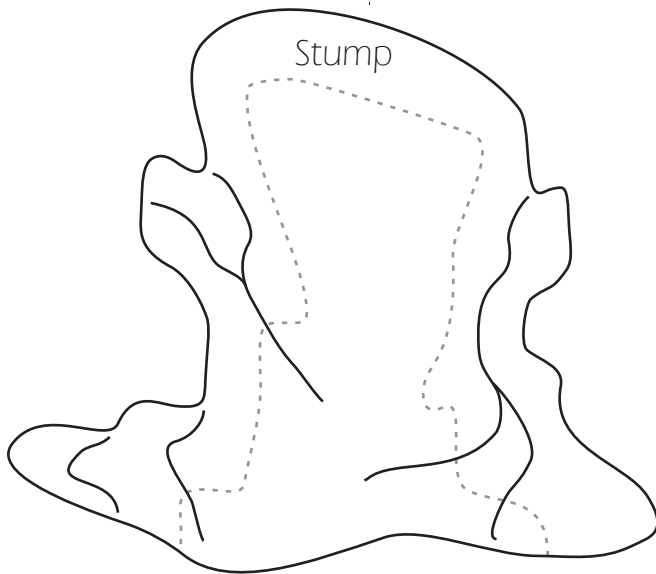

Felt Stump Pattern

By Squishy Cute Designs

Leaf A

CUT 1 IN DARK GREEN
(SHADY GROVE)

Leaf B

CUT 2 IN GREEN
(PEA SOUP)

Top

CUT 2 IN BEIGE
(BEIGE)

Stump

CUT 2 IN DARK RUST
(TAHITIAN SUNSET)

Front

CUT 2 IN BROWN
(PEAT MOSS)

 **Squishy-Cute**
DESIGNS

squishycutedesigns.com
Copyright © All Rights Reserved